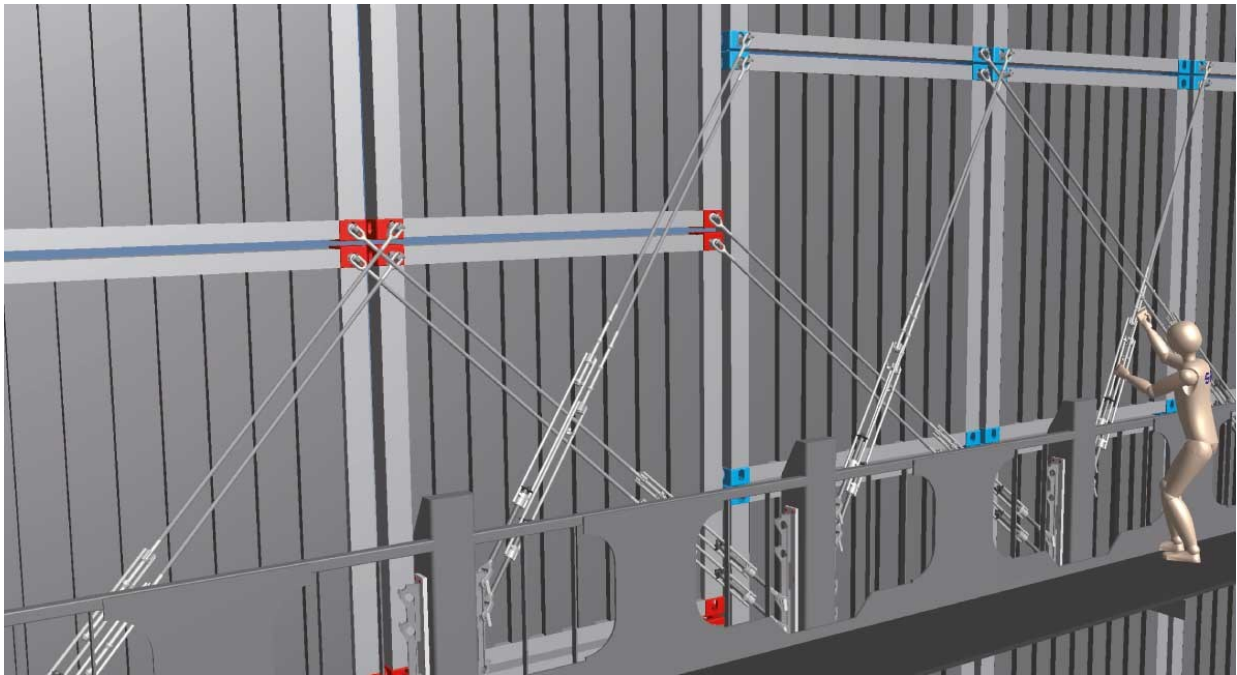

## FAB-4 LASH

**A Unique New Lashing Method to combine  
External & Internal Lashing and any Size (8'6" to 9'6") Containers  
with a Single Type/Size of Bar!**

**Consult us on your next project!**