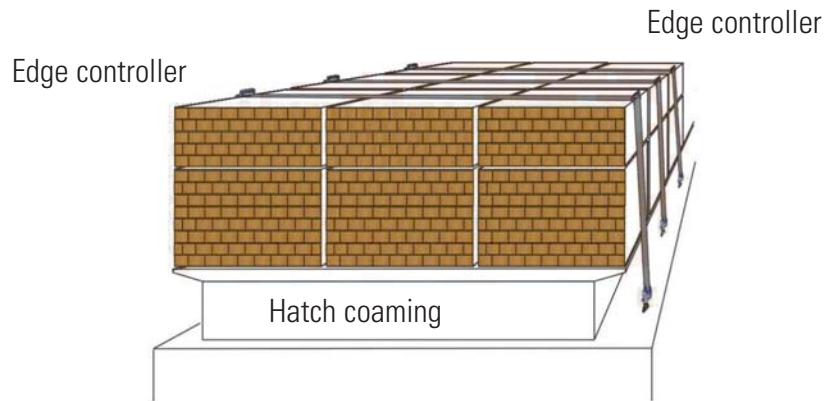

# EDGE CONTROLLERS

## Edge Controller *EC-100/1*

To prevent web lashings from direct chafing  
 To spread tension forces in order to protect cargoes and / or tarpaulins

### Specification

- Light-weight and strong polyurethane (PUR) material
- Resistant against exposure to UV-rays
- Belt guide with slide-in feature