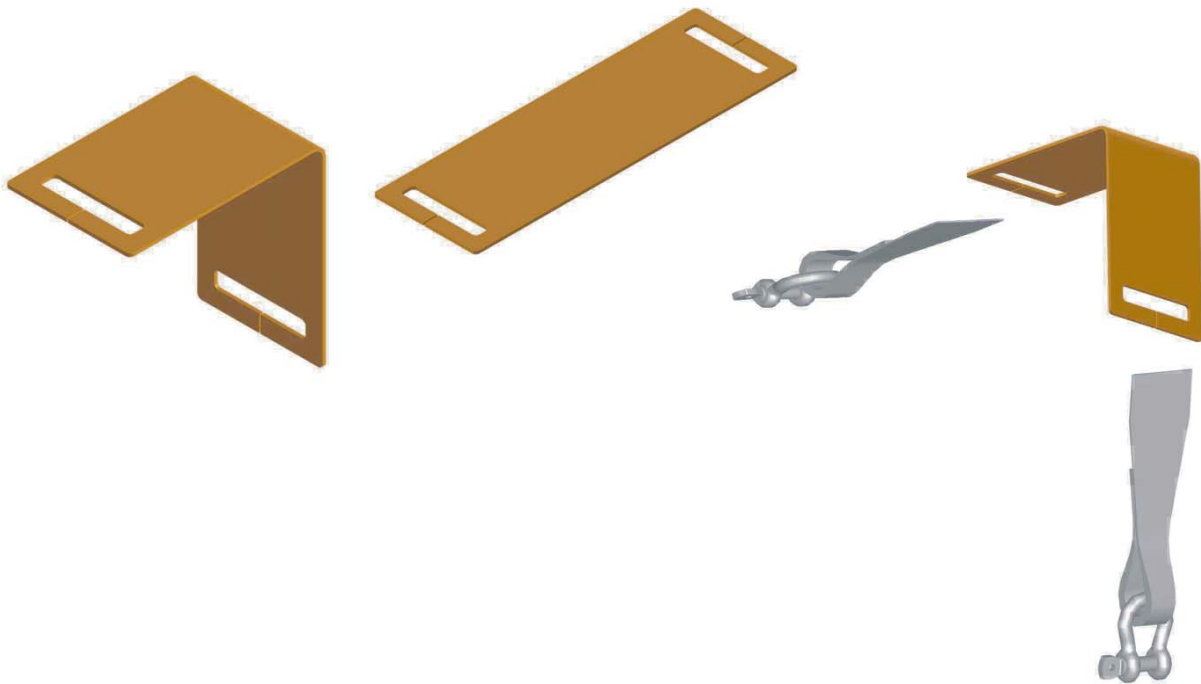

# EDGE CONTROLLERS

## Edge Controller *EC-100/1*

To prevent web lashings from direct chafing  
 To spread tension forces in order to protect cargoes and / or tarpaulins

### Specification

- Light-weight and strong polyurethane (PUR) material
- Resistant against exposure to UV-rays
- Belt guide with slide-in feature